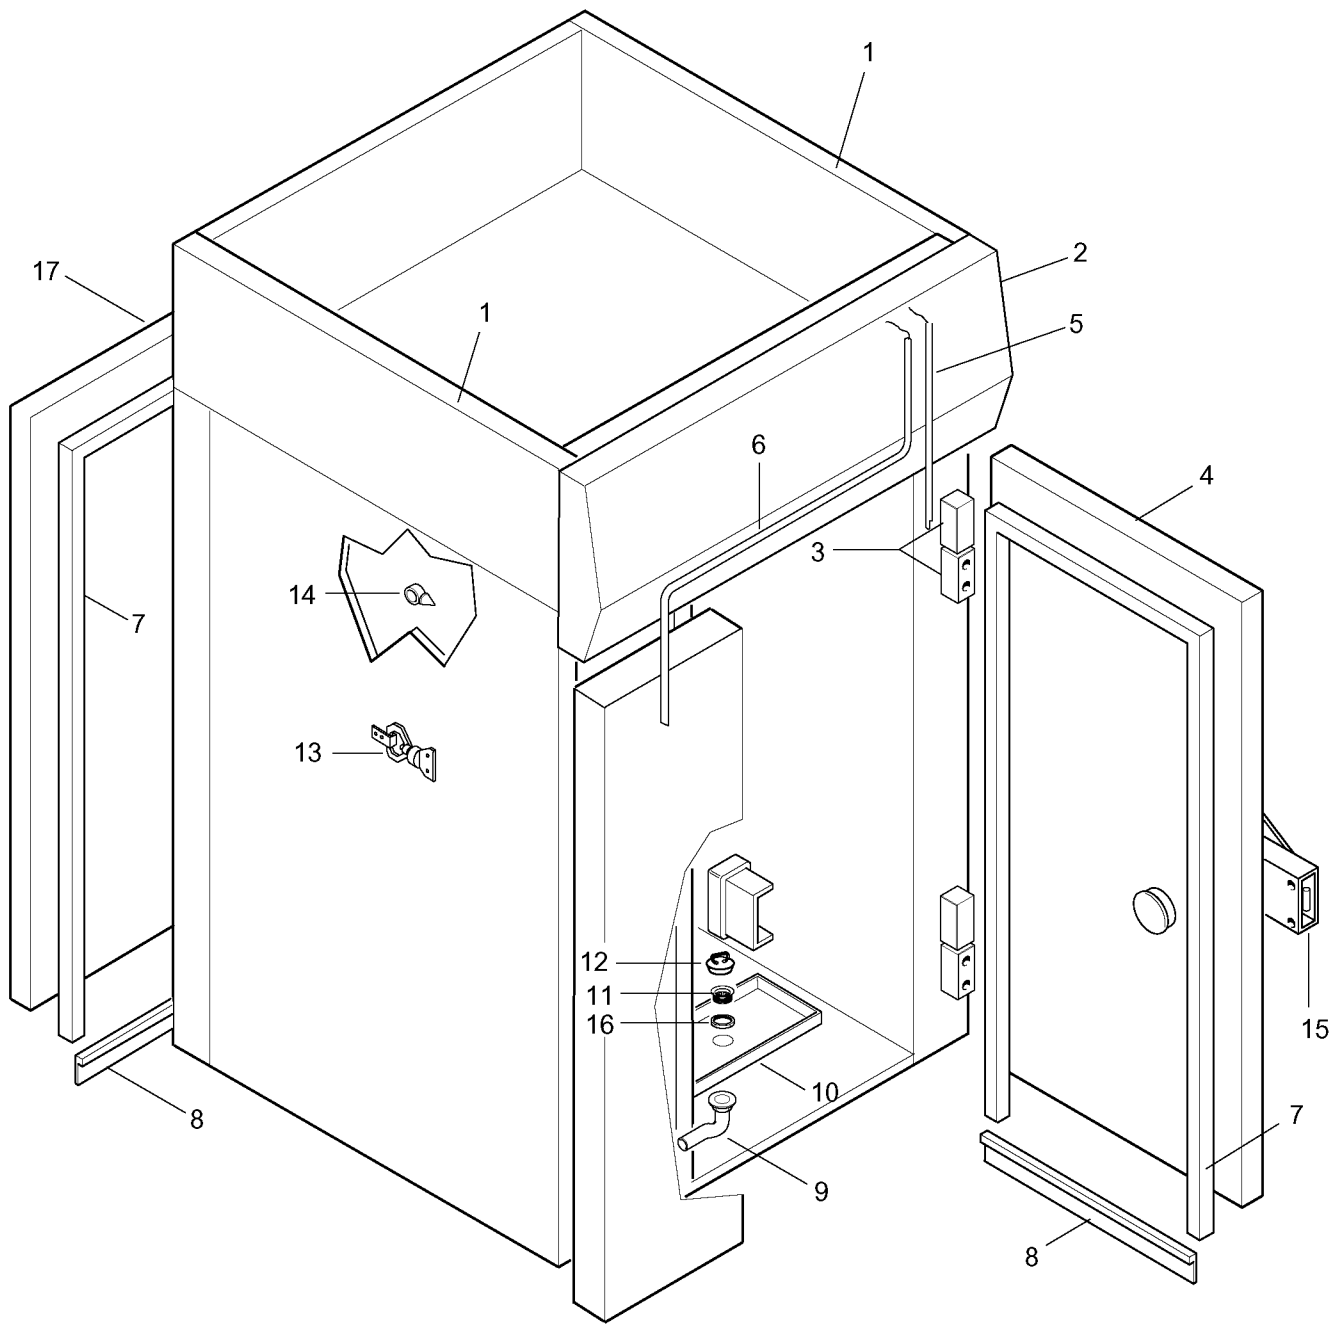

ABBATTITORI DA 72-144 Kg
72-144 Kg BLAST CHILLERS

Code	Type	Ref.	
728019	BC72	a	
728147	BC72D	a	
728021	BC144	b	
728149	BC144D	b	
728020	BC72R	c	(with remote cooling unit / con gruppo remoto)
728148	BC72RD	c	(with remote cooling unit / con gruppo remoto)
728022	BC144R	d	(with remote cooling unit / con gruppo remoto)
728150	BC144RD	d	(with remote cooling unit / con gruppo remoto)
728033	BCF72	e	
728152	BCF72D	e	
728035	BCF144	f	
728154	BCF144D	f	
728034	BCF72R	g	(with remote cooling unit / con gruppo remoto)
728153	BCF72RD	g	(with remote cooling unit / con gruppo remoto)
728036	BCF144R	h	(with remote cooling unit / con gruppo remoto)
728155	BCF144RD	h	(with remote cooling unit / con gruppo remoto)
728151	BC144RT	i	(with remote cooling unit / con gruppo remoto)

Indice

Pag. 1	Mobile
2	Gruppo refrigerante
3	Impianto elettrico
4-5	Lista ricambi

Marchio / Brand: Tutti / All
Paese / Country: Tutti / All

Abbattitori da Kg 72-144
72-144 Kg Blast Chillers